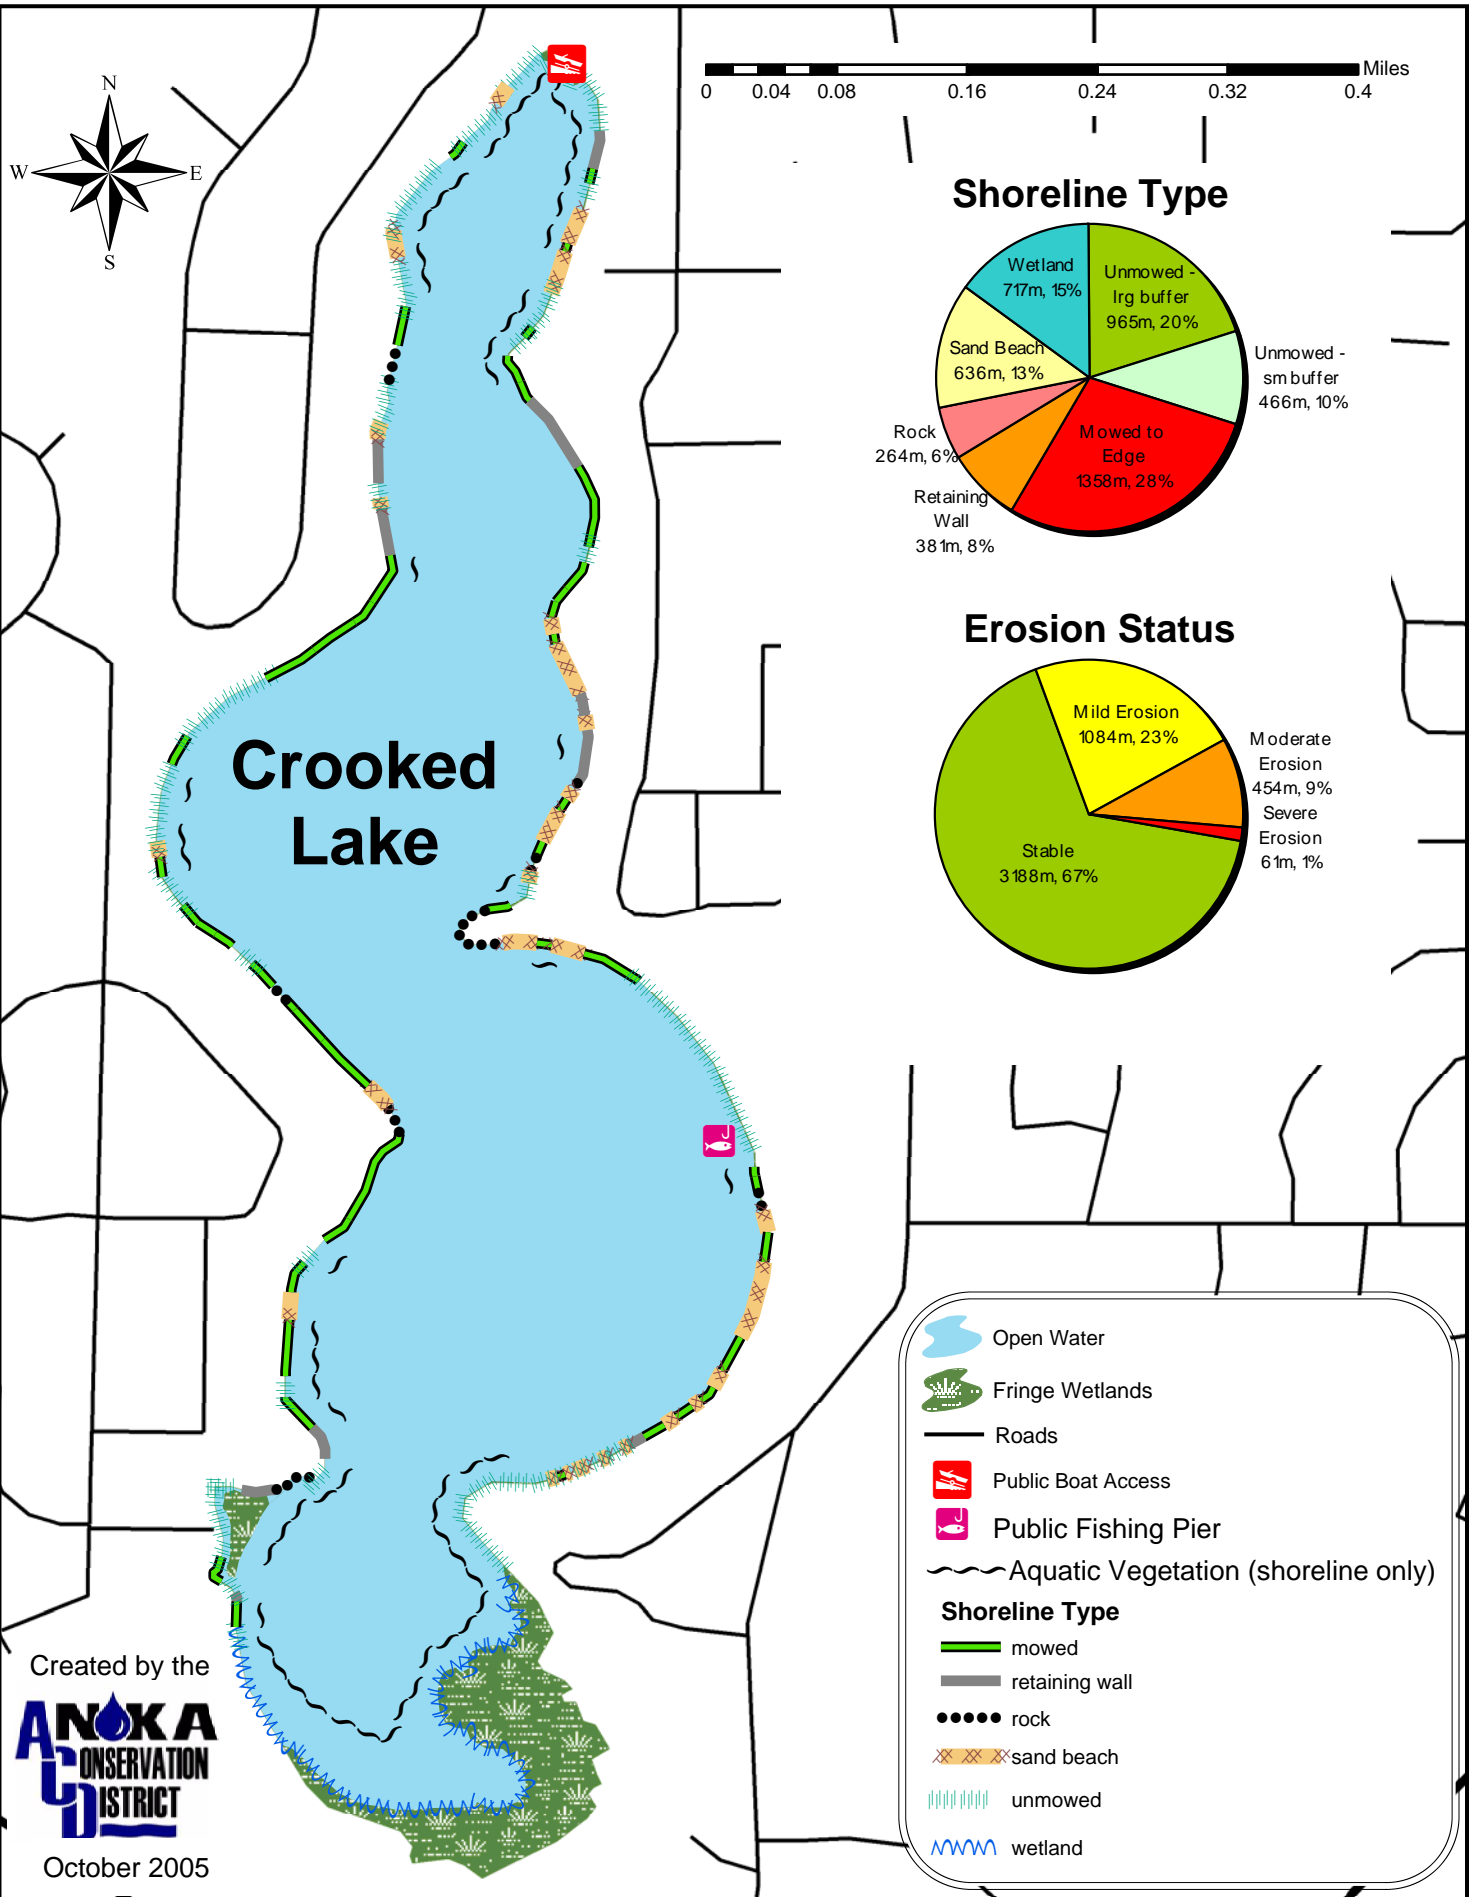

# Crooked Lake Shoreline

Created by the

October 2005